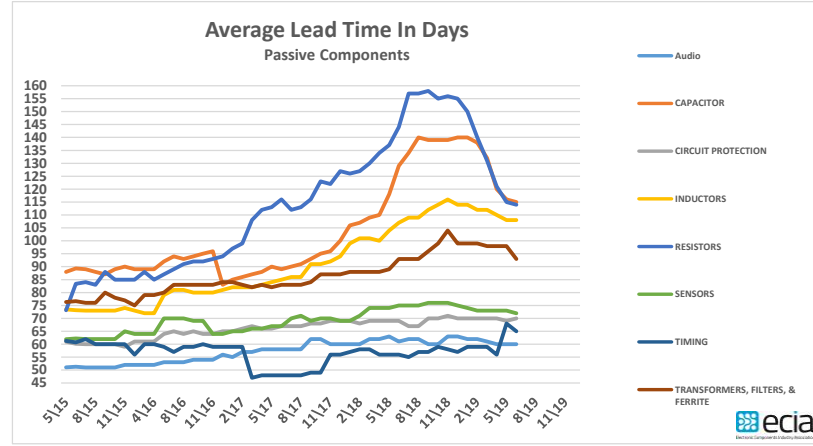

Component Lead Times

Component Lead Times