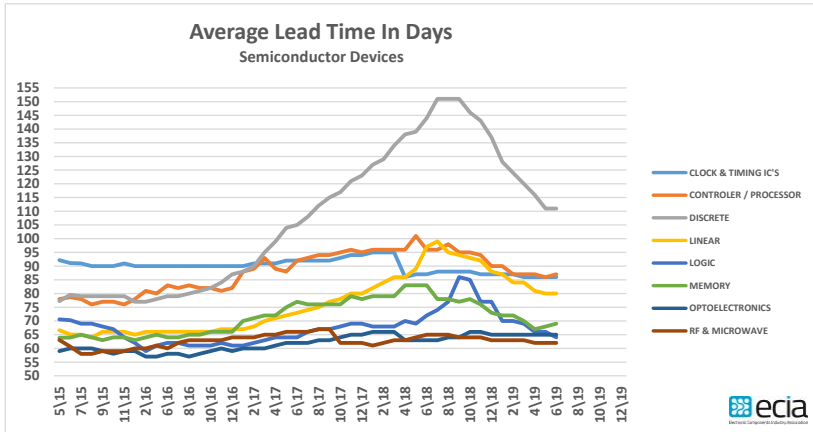

Component Lead Times

Component Lead Times