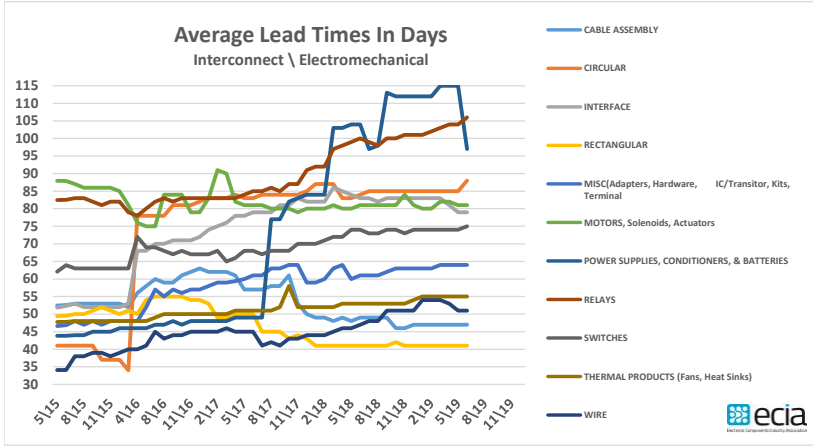

Component Lead Times

Component Lead Times