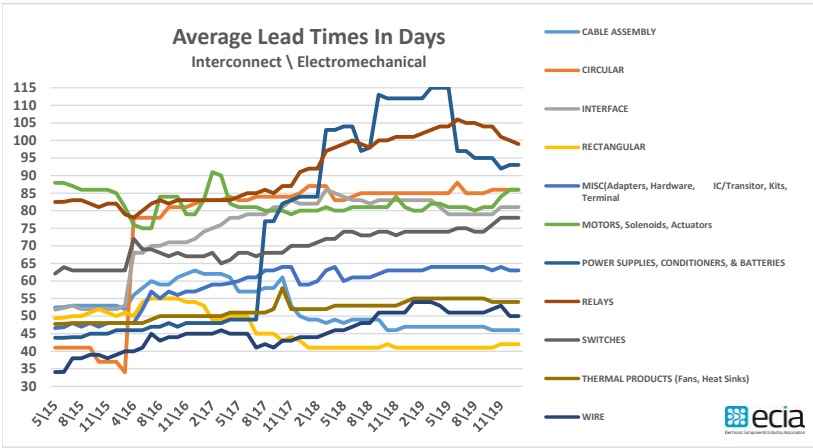

Component Lead Times

Component Lead Times