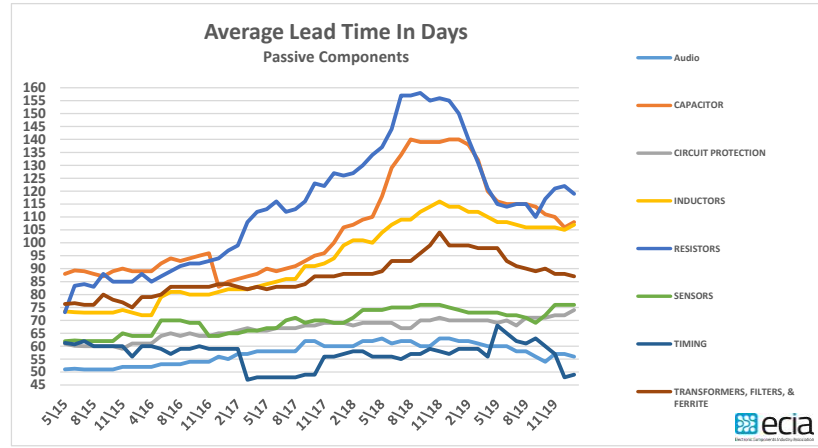

Component Lead Times

Component Lead Times