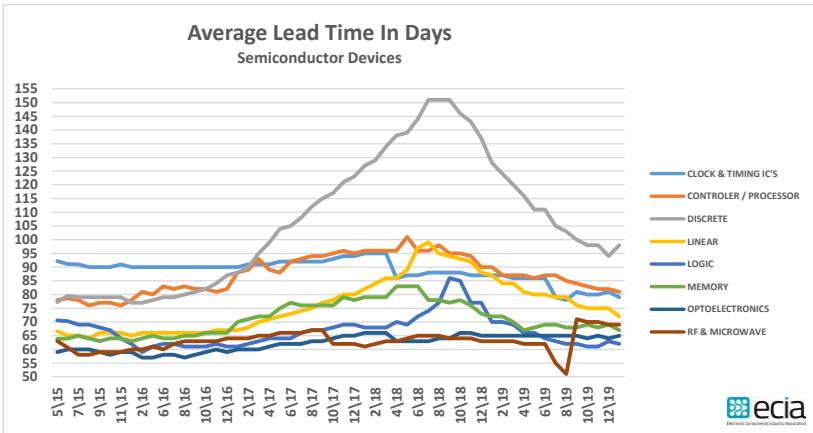

Component Lead Times

Component Lead Times