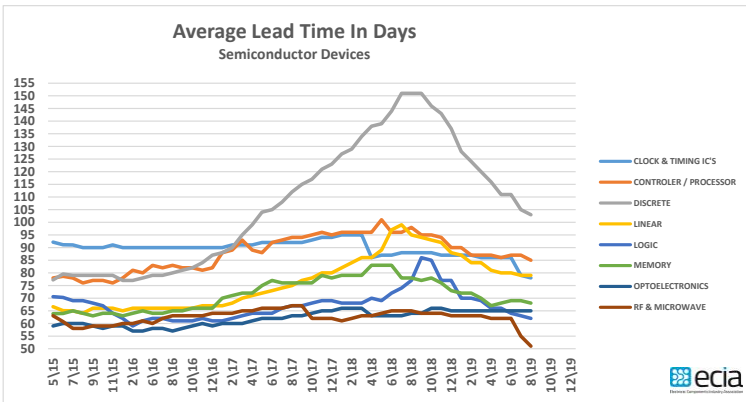

Component Lead Times

Component Lead Times