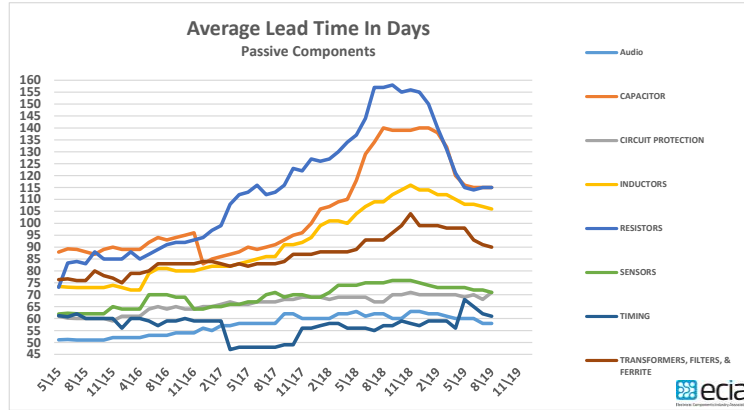

Component Lead Times

Component Lead Times