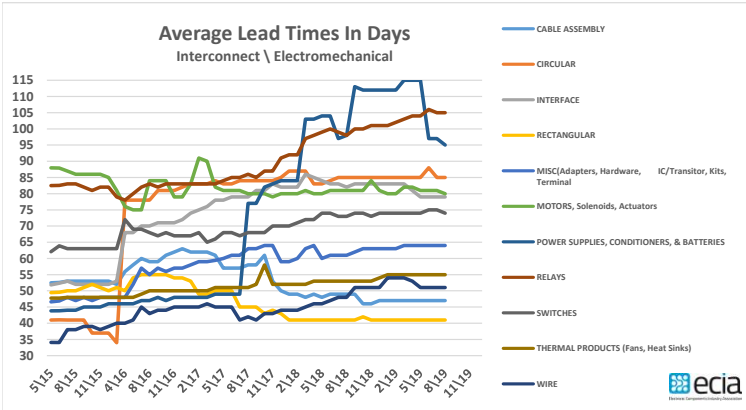

Component Lead Times

Component Lead Times