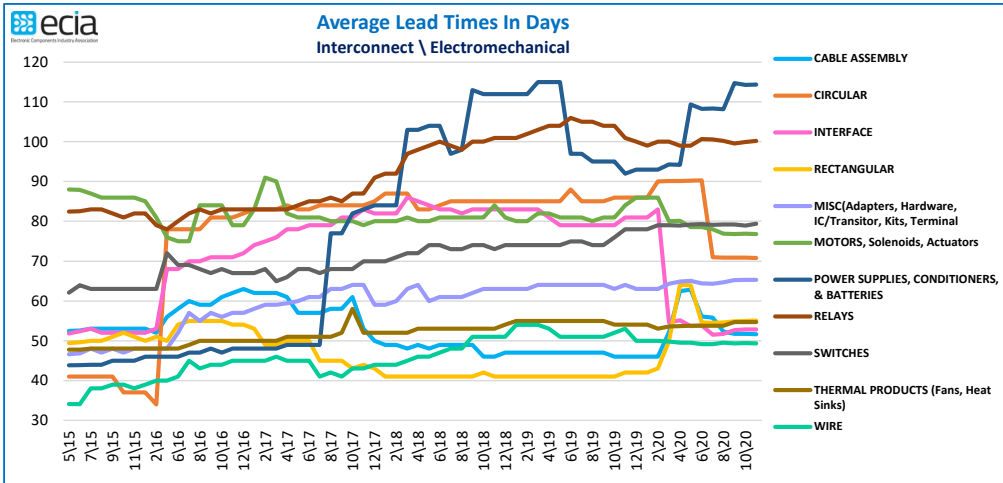

Component Lead Times

Component Lead Times