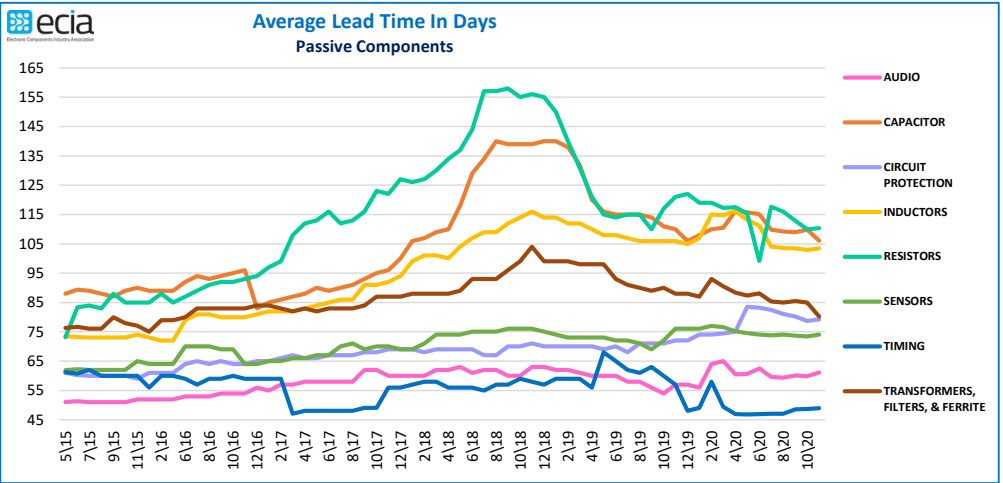

Component Lead Times

Component Lead Times