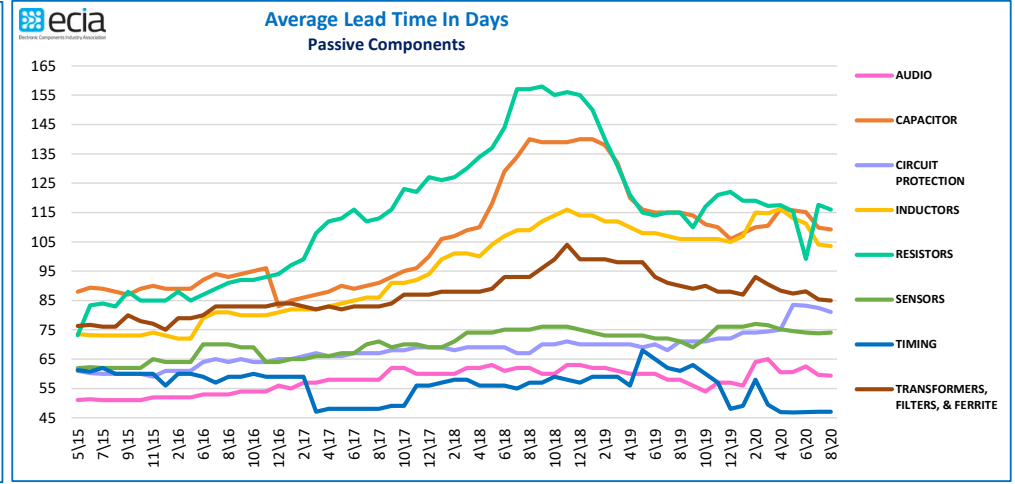

Component Lead Times

Component Lead Times