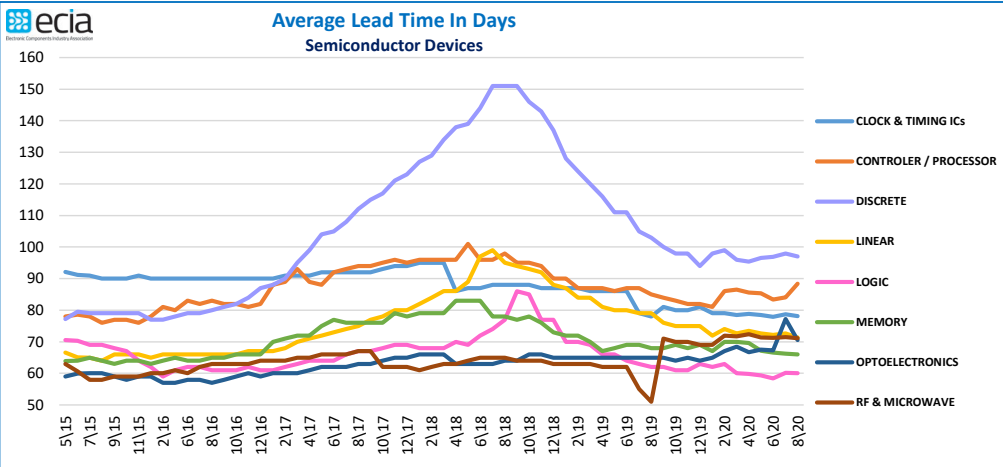

Component Lead Times

Component Lead Times