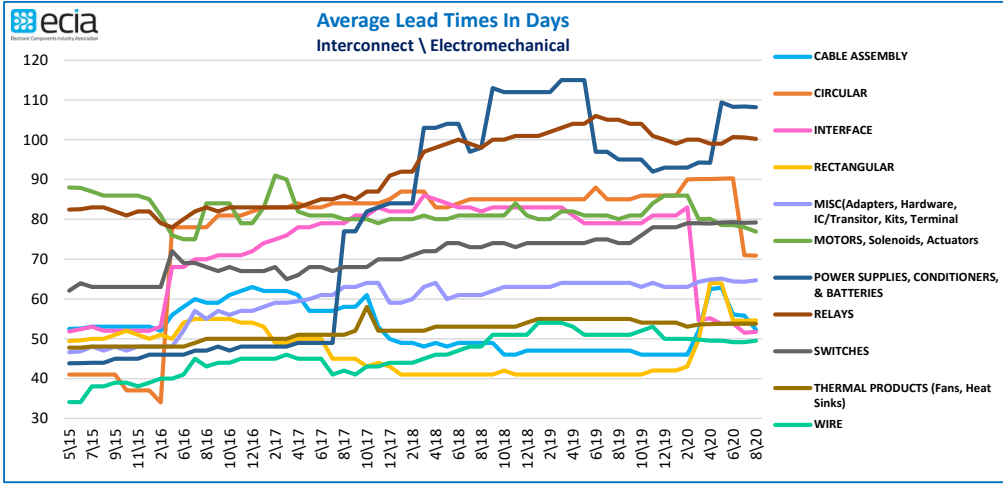

Component Lead Times

Component Lead Times