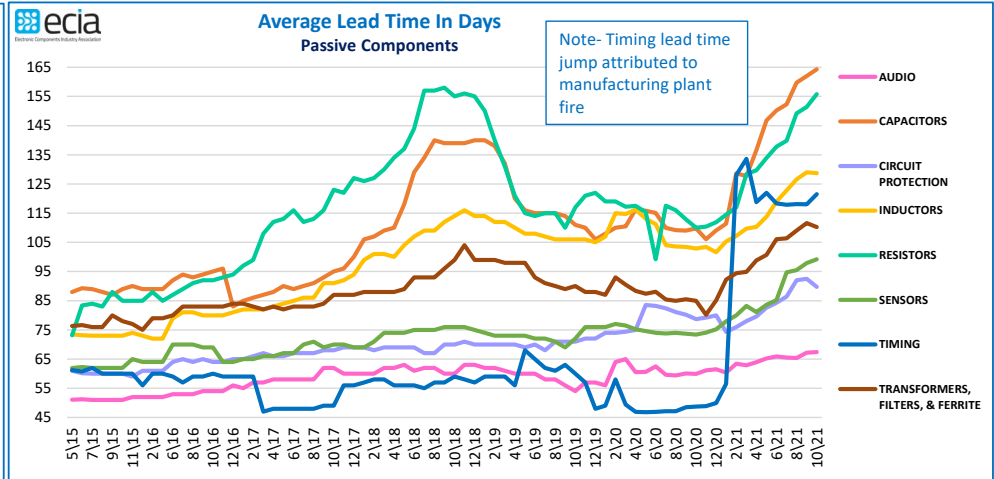

Component Lead Times

Component Lead Times