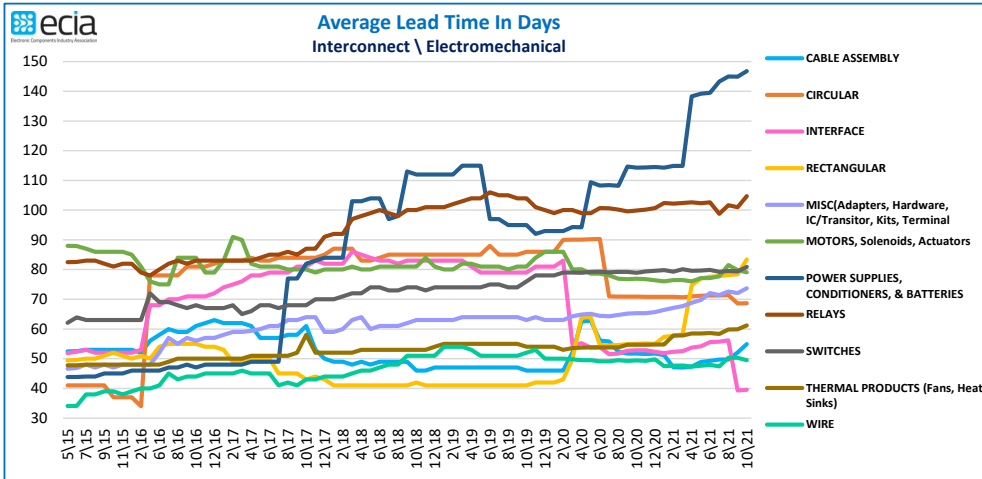

Component Lead Times

Component Lead Times