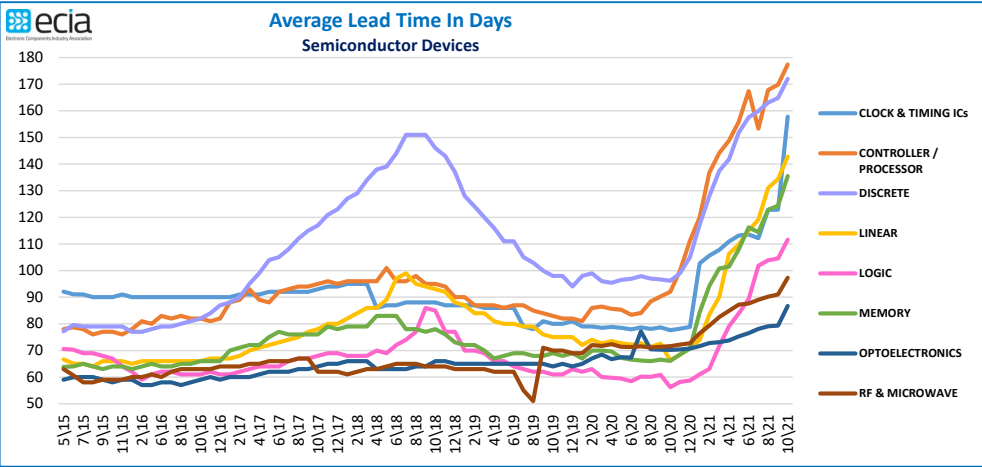

Component Lead Times

Component Lead Times